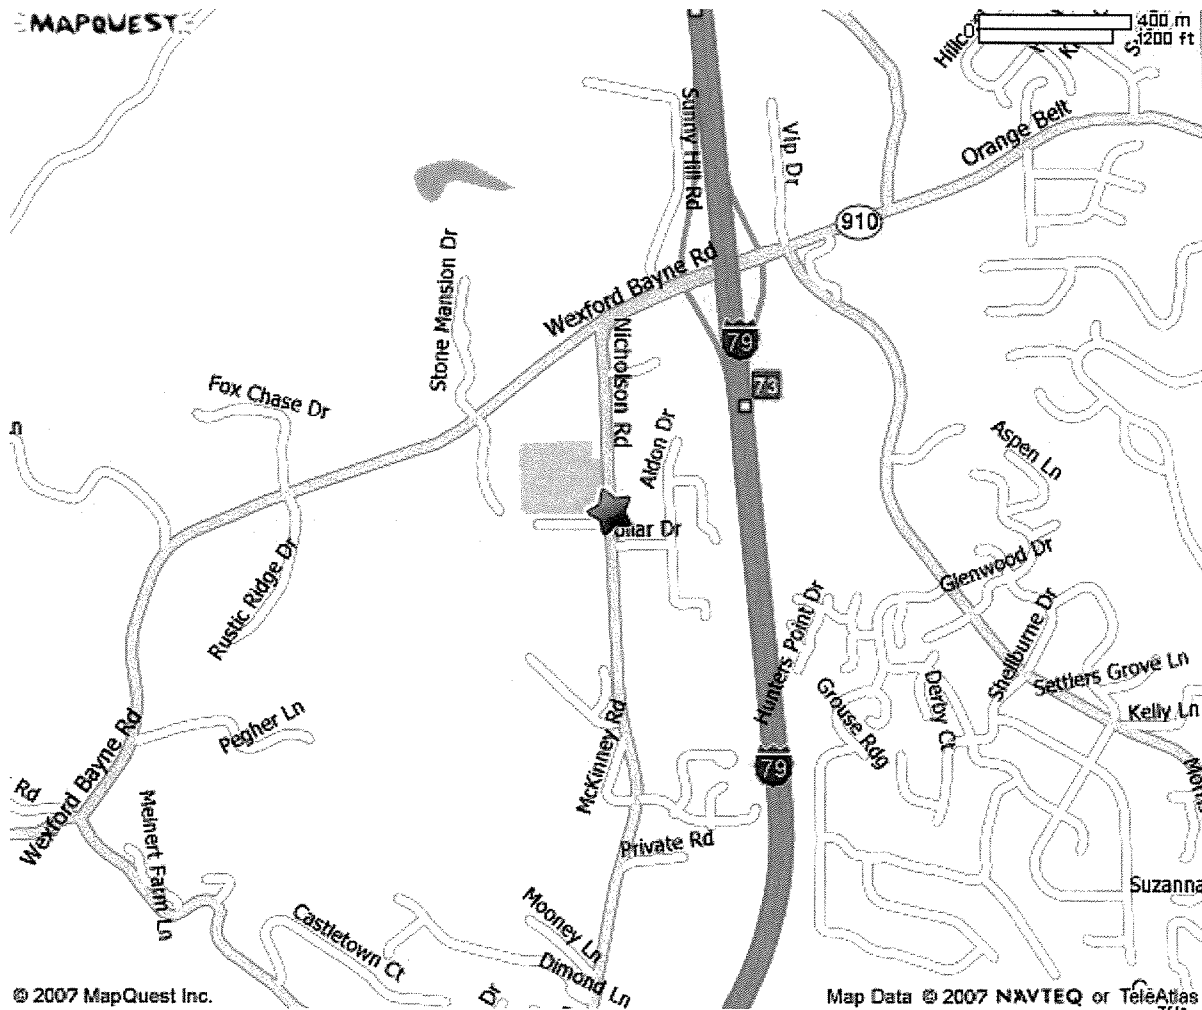

2565 Nicholson Rd
Sewickley PA
15143-8502 US

Notes:

Only text visible within note field will print.

FLY SOUTHWEST AIRLINES
JUST $49-$99 ONE-WAY | PayPal has arrived at southwest.com

PayPal **BOOK NOW**

SOUTHWEST.COM

Additional taxes, fees, and conditions apply.

All rights reserved. Use Subject to License/Copyright

This map is informational only. No representation is made or warranty given as to its content. User assumes all risk of use. MapQuest and its suppliers assume no responsibility for any loss or delay resulting from such use.