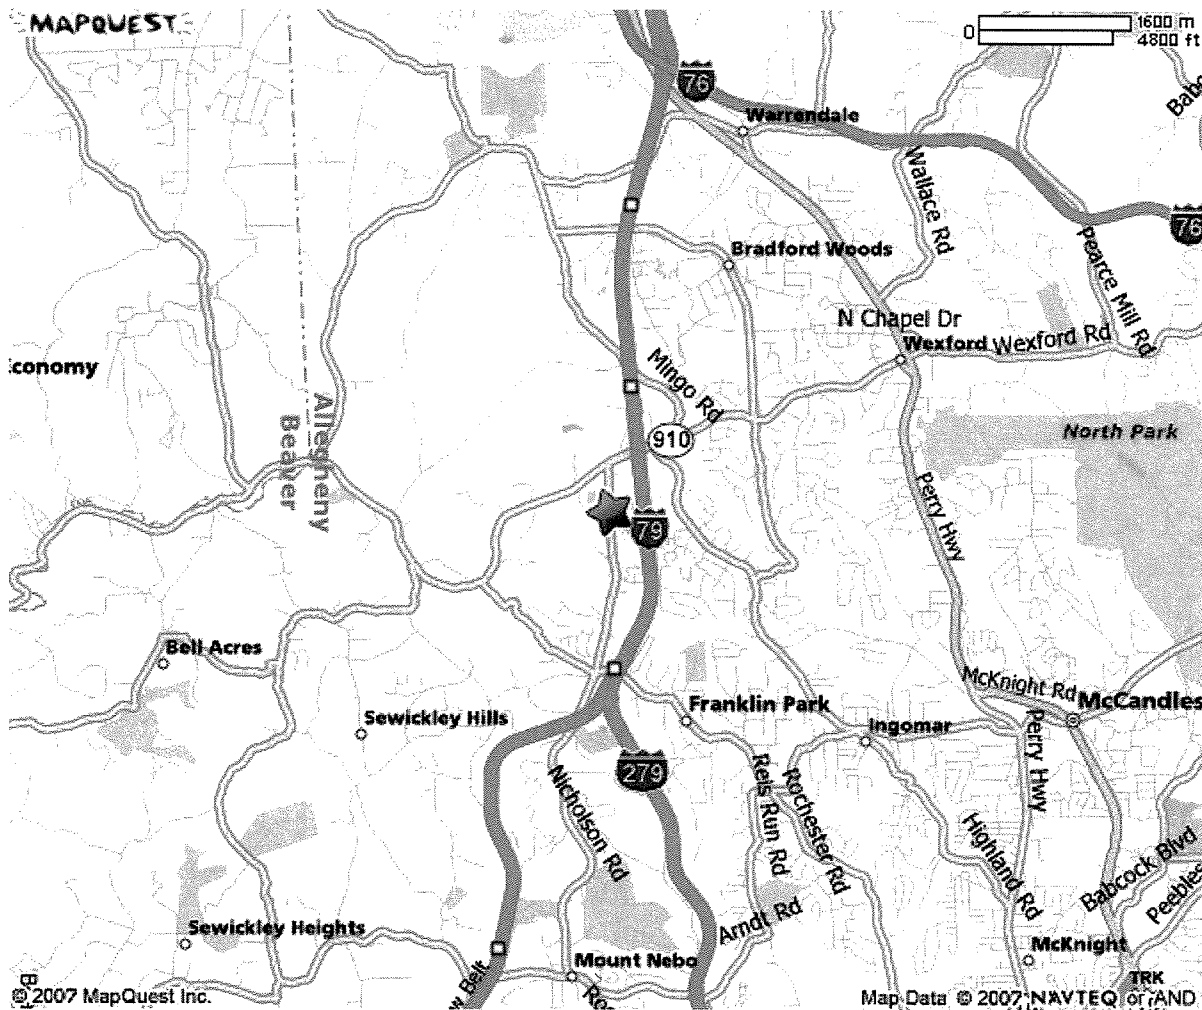

2565 Nicholson Rd
Sewickley PA
15143-8502 US

Notes:

Only text visible within note field will print.

FLY SOUTHWEST AIRLINES
JUST $49-$99 ONE-WAY

Now, purchase your tickets with PayPal!

BOOK NOW

PayPal **SOUTHWEST.COM**

Additional taxes, fees, and conditions apply.

All rights reserved. Use Subject to License/Copyright

This map is informational only. No representation is made or warranty given as to its content. User assumes all risk of use. MapQuest and its suppliers assume no responsibility for any loss or delay resulting from such use.